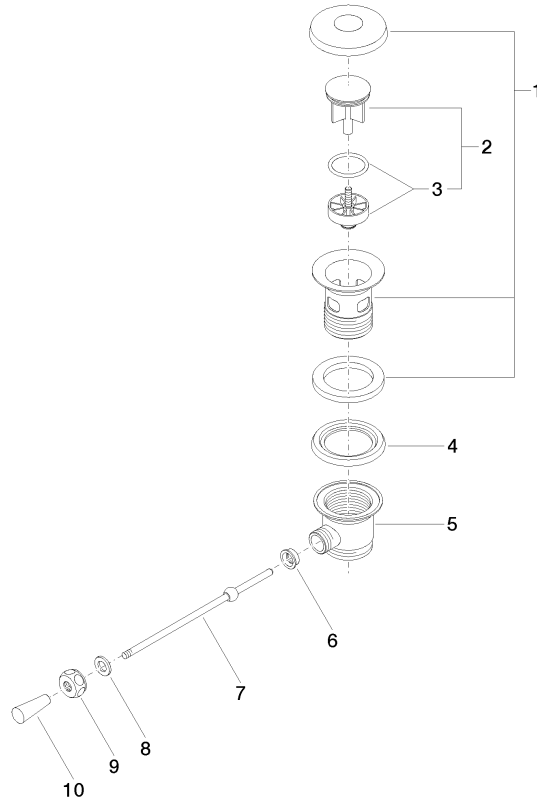

Basin Waste 1 1/4" - Champagne (22kt Gold)

IMO

10 300 970

- length of knee lever 185 mm
- Only suitable for basins with an overflow.

Fits: IMO, LULU, MADISON, MEM, TARA, CL.1, LISSÉ, VAIA, META, CYO

	Champagne (22kt Gold)	10 300 970-47
	Chrome	10 300 970-00
	Brushed Platinum	10 300 970-06
	Platinum	10 300 970-08
	Durabross (23kt Gold)	10 300 970-09
	Dark Chrome	10 300 970-19
	Light Gold	10 300 970-26
	Brushed Light Gold	10 300 970-27
	Brushed Durabross (23kt Gold)	10 300 970-28
	Matte Black	10 300 970-33
	Brushed Bronze	10 300 970-42
	Brushed Champagne (22kt Gold)	10 300 970-46
	Brushed Chrome	10 300 970-93
	Brushed Dark Platinum	10 300 970-99

10 300 970

10 300 970

Parts for other finishes can be found here: [Chrome](#)

Spare parts list

No.	Item Number	Name	Quantity used	Delivery time
1	90 11 01 026 00-47	cup	1	30
2	04 31 20 016 00-47	plug	1	30
3	04 28 10 026 00 90	accessories	1	2
4	09 14 03 025 90	seal	1	2
5	09 11 01 023-47	cup	1	30
6	09 14 05 040 90	seal	1	2
7	09 31 09 055-47	pull-rod	1	30
8	09 30 11 049 90	disc	1	2
9	09 23 30 003-47	nut	1	30
10	09 20 01 040-47	handle	1	30